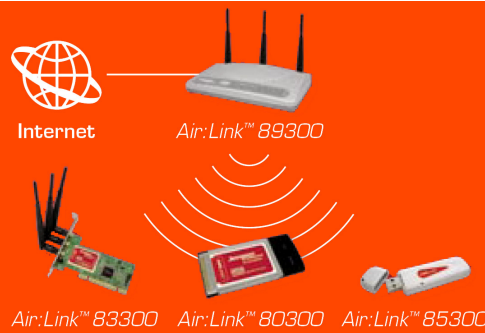

(G)	((G)) Plus	((G+)) Mimo	((11N)) Mimo
200 m	200 m	300 m	400 m
54 Mbps	108 Mbps	108 Mbps	300 Mbps

Actual speed and range may change due to local conditions!

AIR:LINK™

EXTREME SPEED  
EXTREME RANGE  
EXTREME RELIABILITY